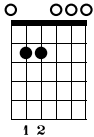

Heart of Gold

Neil Young

Steel Guitar

Standard tuning

♩ = 175

A

Em7

D

Em

s.guit.

sng.

B

Em

C

D

G

Em

C

D

G