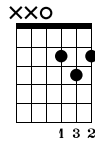

# Heart of Gold

Neil Young

Steel Guitar

Standard tuning

♩ = 175

**A**

**Em7**

**D**