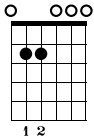

# Heart of Gold

Neil Young

Steel Guitar

Standard tuning

♩ = 175

**A**

**Em7**

**D**

**Em**

s.guit.

sng.

**B**

**Em**

**C**

**D**

**G**