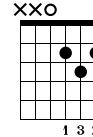

Heart of Gold

Neil Young

Steel Guitar

Standard tuning

♩ = 175

A

Em7

D

Em

s.guit.

sng.

B

Em

C

D

G

Em

C

D

G