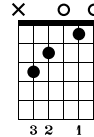

# Heart of Gold

Neil Young

Steel Guitar

Standard tuning

♩ = 175

**A**

**Em7**

**D**

**Em**

s.guit.

sng.

**B**

**Em**

**C**

**D**

**G**

**Em**

**C**

**D**

**G**

**Em** **C** **D** **G**  

13 s.guit. 14 15 16

It's these ex press ions I ne ver give  
 I've been in my mind It's such a fine line

sng.