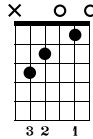

# Heart of Gold

Neil Young

Steel Guitar

Standard tuning

♩ = 175

**A**

**Em7**

**D**

**Em**

s.guit.

sng.

**B**

**Em**

**C**

**D**

**G**

**C**  
**Em** **G**  

17 18 19 20

That keep me sear ching for a heart of gold

**C** **G**  

21 22 23 24

and I'm get ting old

**D**  
**Em7** **D** **Em**  

25 26 27 28