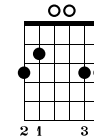

# Heart of Gold

Neil Young

Steel Guitar

Standard tuning

♩ = 175

**A**

**Em7**

**D**

**Em**

s.guit.

sng.

**B**

**Em**

**C**

**D**

**G**

**Em**

**C**

**D**

**G**

**Em** **C** **D** **G**  

13 s.guit. 14 15 16

It's these ex press ions I ne ver give  
 I've been in my mind It's such a fine line

sng.

**C**  
**Em** **G**  

17 18 19 20

That keep me sear ching for a heart of gold

**C** **G**  

21 22 23 24

and I'm get ting old

**D**  
**Em7** **D** **Em**  

25 26 27 28