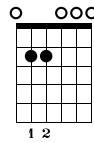

Heart of Gold

Neil Young

Steel Guitar

Standard tuning

♩ = 175

A

Em7

D

Em

s.guit.

sng.

B

Em

C

D

G

Em

C

D

G