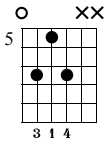

# Heart of Gold

Neil Young

Steel Guitar

Standard tuning

♩ = 175

**A**

**Em7**

**D**