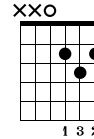

# Heart of Gold

Neil Young

Steel Guitar

Standard tuning

♩ = 175

**A**

**Em7**

**D**

**Em**

s.guit.

sng.

**B**

**Em**

**C**

**D**

**G**