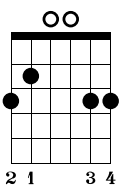

# Brown Eyed Girl

Van Morrison

Steel Guitar  
Standard tuning

♩ = 155

## Verse

G

s.guit.

sng.

Hey where did we go?  
Down in the hollow  
Laugh in' and a runnin'

G

D

Days when the rains came  
Play in' a new game  
Skip pin and a jump in