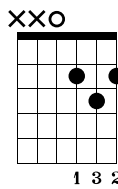

# Brown Eyed Girl

Van Morrison

Steel Guitar  
Standard tuning

♩ = 155

## Verse

G

s.guit.

sng.

Hey where did we go?  
Down in the hollow  
Laugh in' and a runnin'

G

D

Days when the rains came  
Play in' a new game  
Skip pin and a jump in