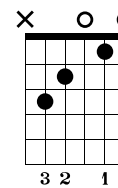

Brown Eyed Girl

Van Morrison

Steel Guitar
Standard tuning

♩ = 155

Verse

G

s.guit.

sng.

Hey where did we go?
Down in the hollow
Laugh in' and a runnin'

G

D

Days when the rains came
Play in' a new game
Skip pin and a jump in

G

C

In the misty mornin' fog with