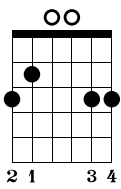

# Brown Eyed Girl

Van Morrison

Steel Guitar  
Standard tuning

♩ = 155

## Verse

G

s.guit.

sng.

Hey where did we go?  
Down in the hollow  
Laugh in' and a runnin'

G

D

Days when the rains came  
Play in' a new game  
Skip pin and a jump in