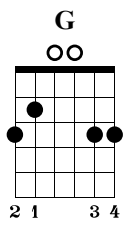

s. guit.

15

16

Back to beginning, form repeats

sn.g.