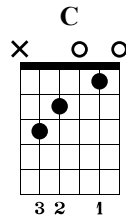

# Brown Eyed Girl

Van Morrison

Steel Guitar  
Standard tuning

♩ = 155

## Verse

G

s.guit.

sng.

Hey where did we go?  
Down in the hollow  
Laugh in' and a runnin'

G

D

Days when the rains came  
Play in' a new game  
Skip pin and a jump in