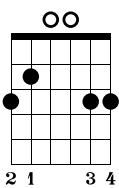

Days when the rains came
Play in' a new game
Skip pin and a jump in

G