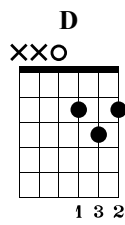

s. guit.

15

16

Back to beginning, form repeats

sn.g.