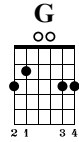

# Let Her Cry

Hootie & The Blowfish

Steel Guitar  
Standard tuning

♩ = 150

7 **G**

8

9 **G**

10

3

She sits a lone by a lamp  
post\_\_  
tryin' to find the thought that's es caped her mind\_\_  
She says, "Dad's the one I love

**D**

11