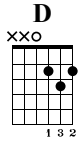

# Let Her Cry

Hootie & The Blowfish

Steel Guitar  
Standard tuning

♩ = 150

7 **G**

8

9 **G**

10

3

She sits a lone by a lamp  
post\_\_  
tryin' to find the thought that's es caped her mind\_\_  
She says, "Dad's the one I love

**D**

11