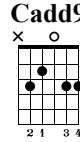

# Let Her Cry

Hootie & The Blowfish

Steel Guitar  
Standard tuning

♩ = 150

7 **G**

8

9 **G**

10

3

She sits a lone by a lamp  
post\_\_  
tryin' to find the thought that's es caped her mind\_\_  
She says, "Dad's the one I love

**D**

11