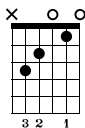

Knockin' on Heaven's Door

Bob Dylan

Standard tuning

♩ = 120

G

D

s. guit.

4/4

1.

Am

3

2.

C

5